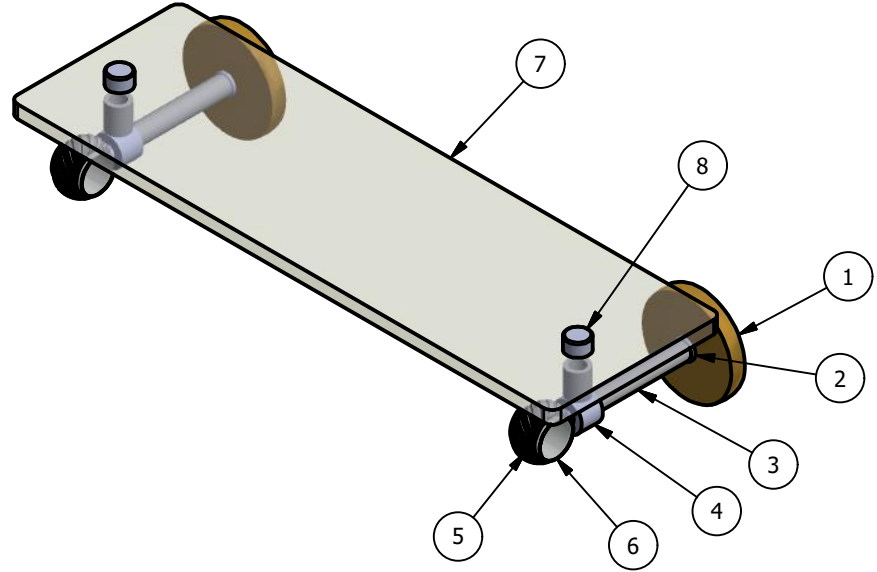

2

1

PARTS LIST

ITEM	QTY	PART NUMBER	DESCRIPTION
1	2	BPRD	BACKPLATE
2	4	CRRD-12	CHECK RING
3	2	TU12-3	TUBE
4	2	MR-TILT-FITT	CONNECTOR
5	2	RGDTT-1	RING WITH NEW SIZE HOLE
6	2	AC-HHUB	ACRYLIC HUB
7	1	GLRT-22	22" GLASS
8	2	CARD-58	CAP
9	2	PSRDS-58	HUB

UNLESS OTHERWISE SPECIFIED	
.X	± .3mm
.XX	± .15mm
.XXX	± .008mm

UNIT IS IN MM.

DRAWN	10-15-18	IM
CHECKED	10-15-18	P.D.
APPROVED	10-15-18	R.A.

2

APPROVED FOR PRODUCTION
 By: RICHARD PAUL
 Date: 10-15-18

MATERIAL:	BRASS
DESCRIPTION:	
Clearview Collection 22 Inch Glass Shelf w/ Twisted Accent	

FINISH	TBD
QTY	TBD
DRAWING NO.	CV-1T-22
SCALE	1.5:1 SHEET: 1 OF 1
REV	0

1