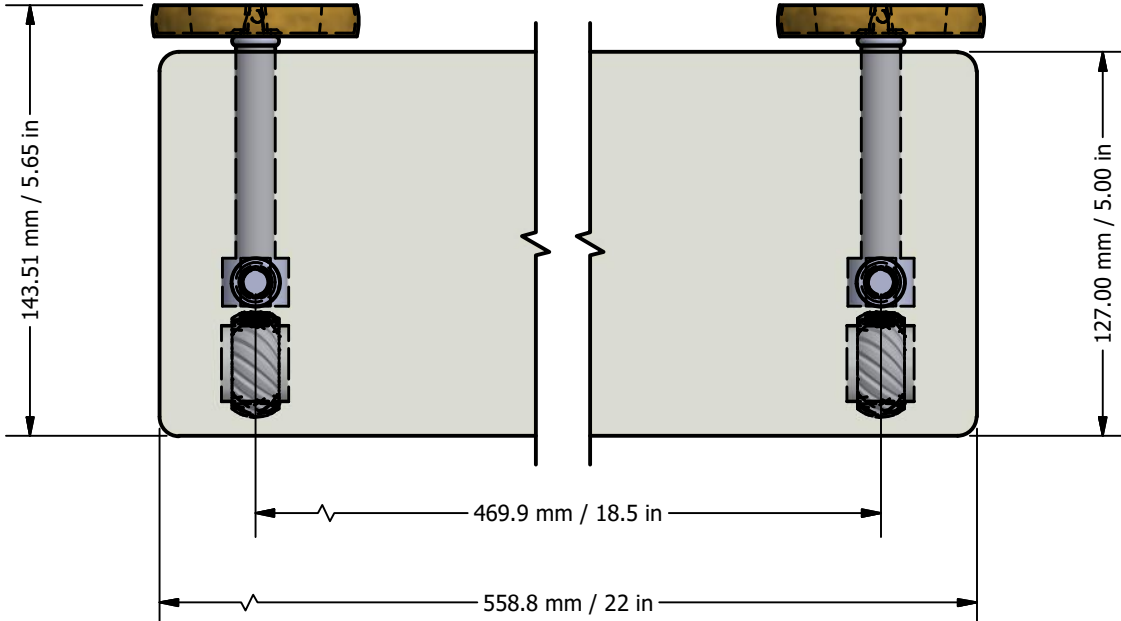

2

1

PARTS LIST

ITEM	QTY	PART NUMBER	DESCRIPTION
1	2	BPRD	BACKPLATE
2	4	CRRD-12	CHECK RING
3	2	TU12-3	TUBE
4	2	MR-TILT-FITT	CONNECTOR
5	2	RGDTT-1	RING WITH NEW SIZE HOLE
6	2	AC-HHUB	ACRYLIC HUB
7	1	GLRT-22	22" GLASS
8	2	CARD-58	CAP
9	2	PSRDS-58	HUB

UNLESS OTHERWISE SPECIFIED	
.X	± .3mm
.XX	± .15mm
.XXX	± .008mm

UNIT IS IN MM.

DRAWN	10-15-18	IM
CHECKED	10-15-18	P.D.
APPROVED	10-15-18	R.A.

2

APPROVED FOR PRODUCTION
 By: RICHARD PAUL
 Date: 10-15-18

MATERIAL:	BRASS
DESCRIPTION:	
Clearview Collection 22 Inch Glass Shelf w/ Twisted Accent	