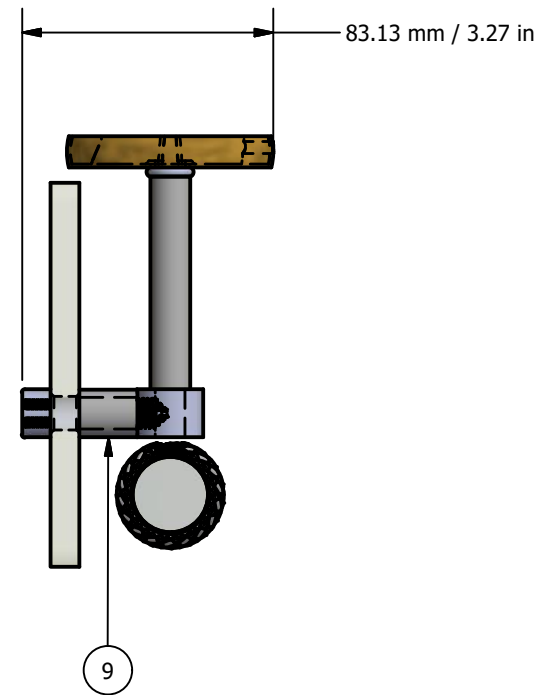

2

1

PARTS LIST

ITEM	QTY	PART NUMBER	DESCRIPTION
1	2	BPRD	BACKPLATE
2	4	CRRD-12	CHECK RING
3	2	TU12-3	TUBE
4	2	MR-TILT-FITT	CONNECTOR
5	2	RGDTT-1	RING WITH NEW SIZE HOLE
6	2	AC-HHUB	ACRYLIC HUB
7	1	GLRT-22	22" GLASS
8	2	CARD-58	CAP
9	2	PSRDS-58	HUB

UNLESS OTHERWISE SPECIFIED	
.X	± .3mm
.XX	± .15mm
.XXX	± .008mm

UNIT IS IN MM.

DRAWN	10-15-18	IM
CHECKED	10-15-18	P.D.
APPROVED	10-15-18	R.A.

2

APPROVED FOR PRODUCTION
 By: RICHARD PAUL
 Date: 10-15-18

MATERIAL:	BRASS
DESCRIPTION:	
Clearview Collection 22 Inch Glass Shelf w/ Twisted Accent	

FINISH	TBD
QTY	TBD
DRAWING NO.	CV-1T-22
SCALE	1.5:1 SHEET: 1 OF 1
REV	0

1